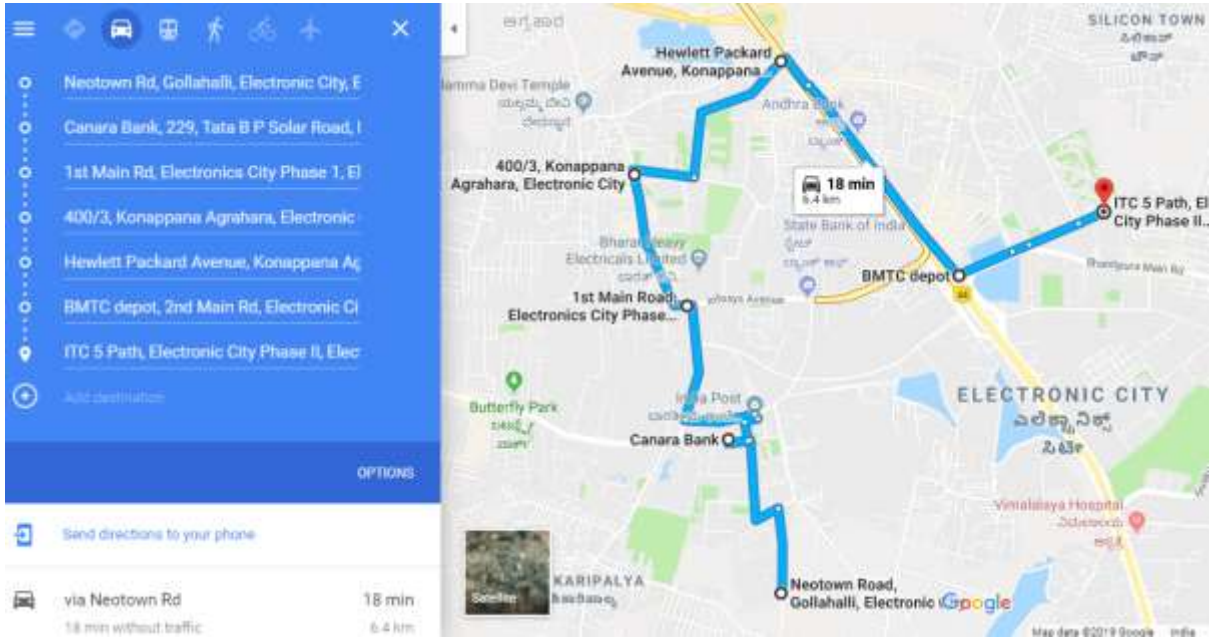

<https://play.google.com/store/apps/details?id=com.wipro.elcita.smartcitizen>

ELCITA Citizen
Wipro Limited, Bangalore

www.elcita.in

ELCITA

Route 1 from Tech Mahindra/TCS Gate 3 to Brand Factory, Neeladri Road

[https://www.google.com/maps/dir/12.8494989,77.6793524/12.8449697,77.6756348/12.8449174,77.6790573/12.8471987,77.6775002/12.8476067,77.675569/12.8471778,77.670859/12.8455146,77.6615572/12.8450465,77.6602292/Brand+Factory+-+Electronic+City,+Neeladri+Road,+Neeladri+Nagar,+Electronics+City+Phase+1,+Electronic+City,+Bengaluru,+Karnataka+560100/@12.8443581,77.6555421,15z/data=!3m1!4b1!4m16!4m15!1m0!1m5!1m1!1s0x3bae6be040148039:0x195e735090b7d038!2m2!1d77.6476496!2d12.8416078!3e0](https://www.google.com/maps/dir/12.8494989,77.6793524/12.8449697,77.6756348/12.8449174,77.6790573/12.8471987,77.6775002/12.8476067,77.675569/12.8471778,77.670859/12.8455146,77.6615572/12.8450465,77.6602292/Brand+Factory+-+Electronic+City,+Neeladri+Road,+Neeladri+Nagar,+Electronics+City+Phase+1,+Electronic+City,+Bengaluru,+Karnataka+560100/@12.8443581,77.6555421,15z/data=!3m1!4b1!4m16!4m15!1m0!1m0!1m0!1m0!1m0!1m0!1m0!1m0!1m0!1m0!1m0!1m5!1m1!1s0x3bae6be040148039:0x195e735090b7d038!2m2!1d77.6476496!2d12.8416078!3e0)

Route 2 from Tech Mahindra/TCS Gate 3 to GM Infinite Marketing office circle

<https://www.google.com/maps/dir/12.8494989,77.6793524/12.8449697,77.6756348/12.8449174,77.6790573/12.8471987,77.6775002/12.8476067,77.675569/12.8471778,77.670859/12.8450686,77.6601708/12.8324009,77.6642049/@12.8405208,77.6617732,15z/data=!3m1!4b1!4m2!4m1!3e0>

Route 2 from GM Infinite Marketing office circle to Tech Mahindra/TCS Gate 3

<https://www.google.com/maps/dir/12.8323713,77.6641991/Canara+Bank/12.8451293,77.6599134/12.8509227,77.6574666/12.8559909,77.6641562/12.8464512,77.6722886/12.8492912,77.6788869/@12.8446749,77.6626943,14.75z/data=!4m14!4m13!1m0!1m5!1m1!1s0x3bae6c868c8dd93b:0xcede65d72aa84e07a!2m2!1d77.6617768!2d12.83922!1m0!1m0!1m0!1m0!1m0!1m0!1m0!1m0!1m0!1m0!1m0!1m0!1m0!1e0>