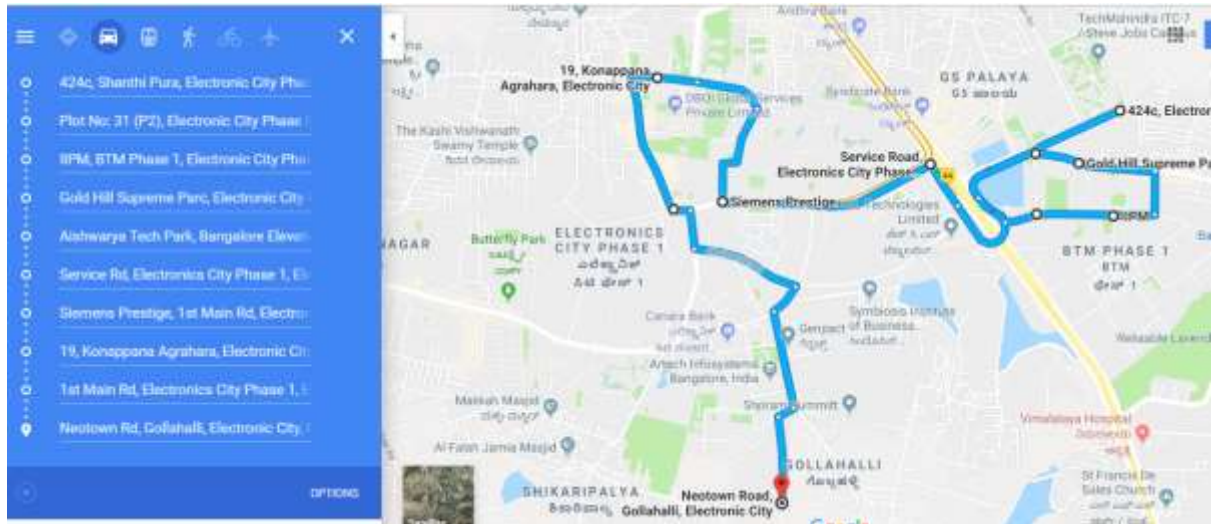

Route 4 from Tech Mahindra/TCS Gate 3 to GM Infinite Marketing office circle

<https://www.google.com/maps/dir/12.8494989,77.6793524/12.8449697,77.6756348/12.8449174,77.6790573/12.8471987,77.6775002/12.8476067,77.675569/12.8471778,77.670859/12.8455146,77.6615572/12.8509424,77.6586165/12.8451752,77.6593617/12.8324009,77.6642049/@12.833562,77.6630569,17z/data=!4m2!4m1!3e0>